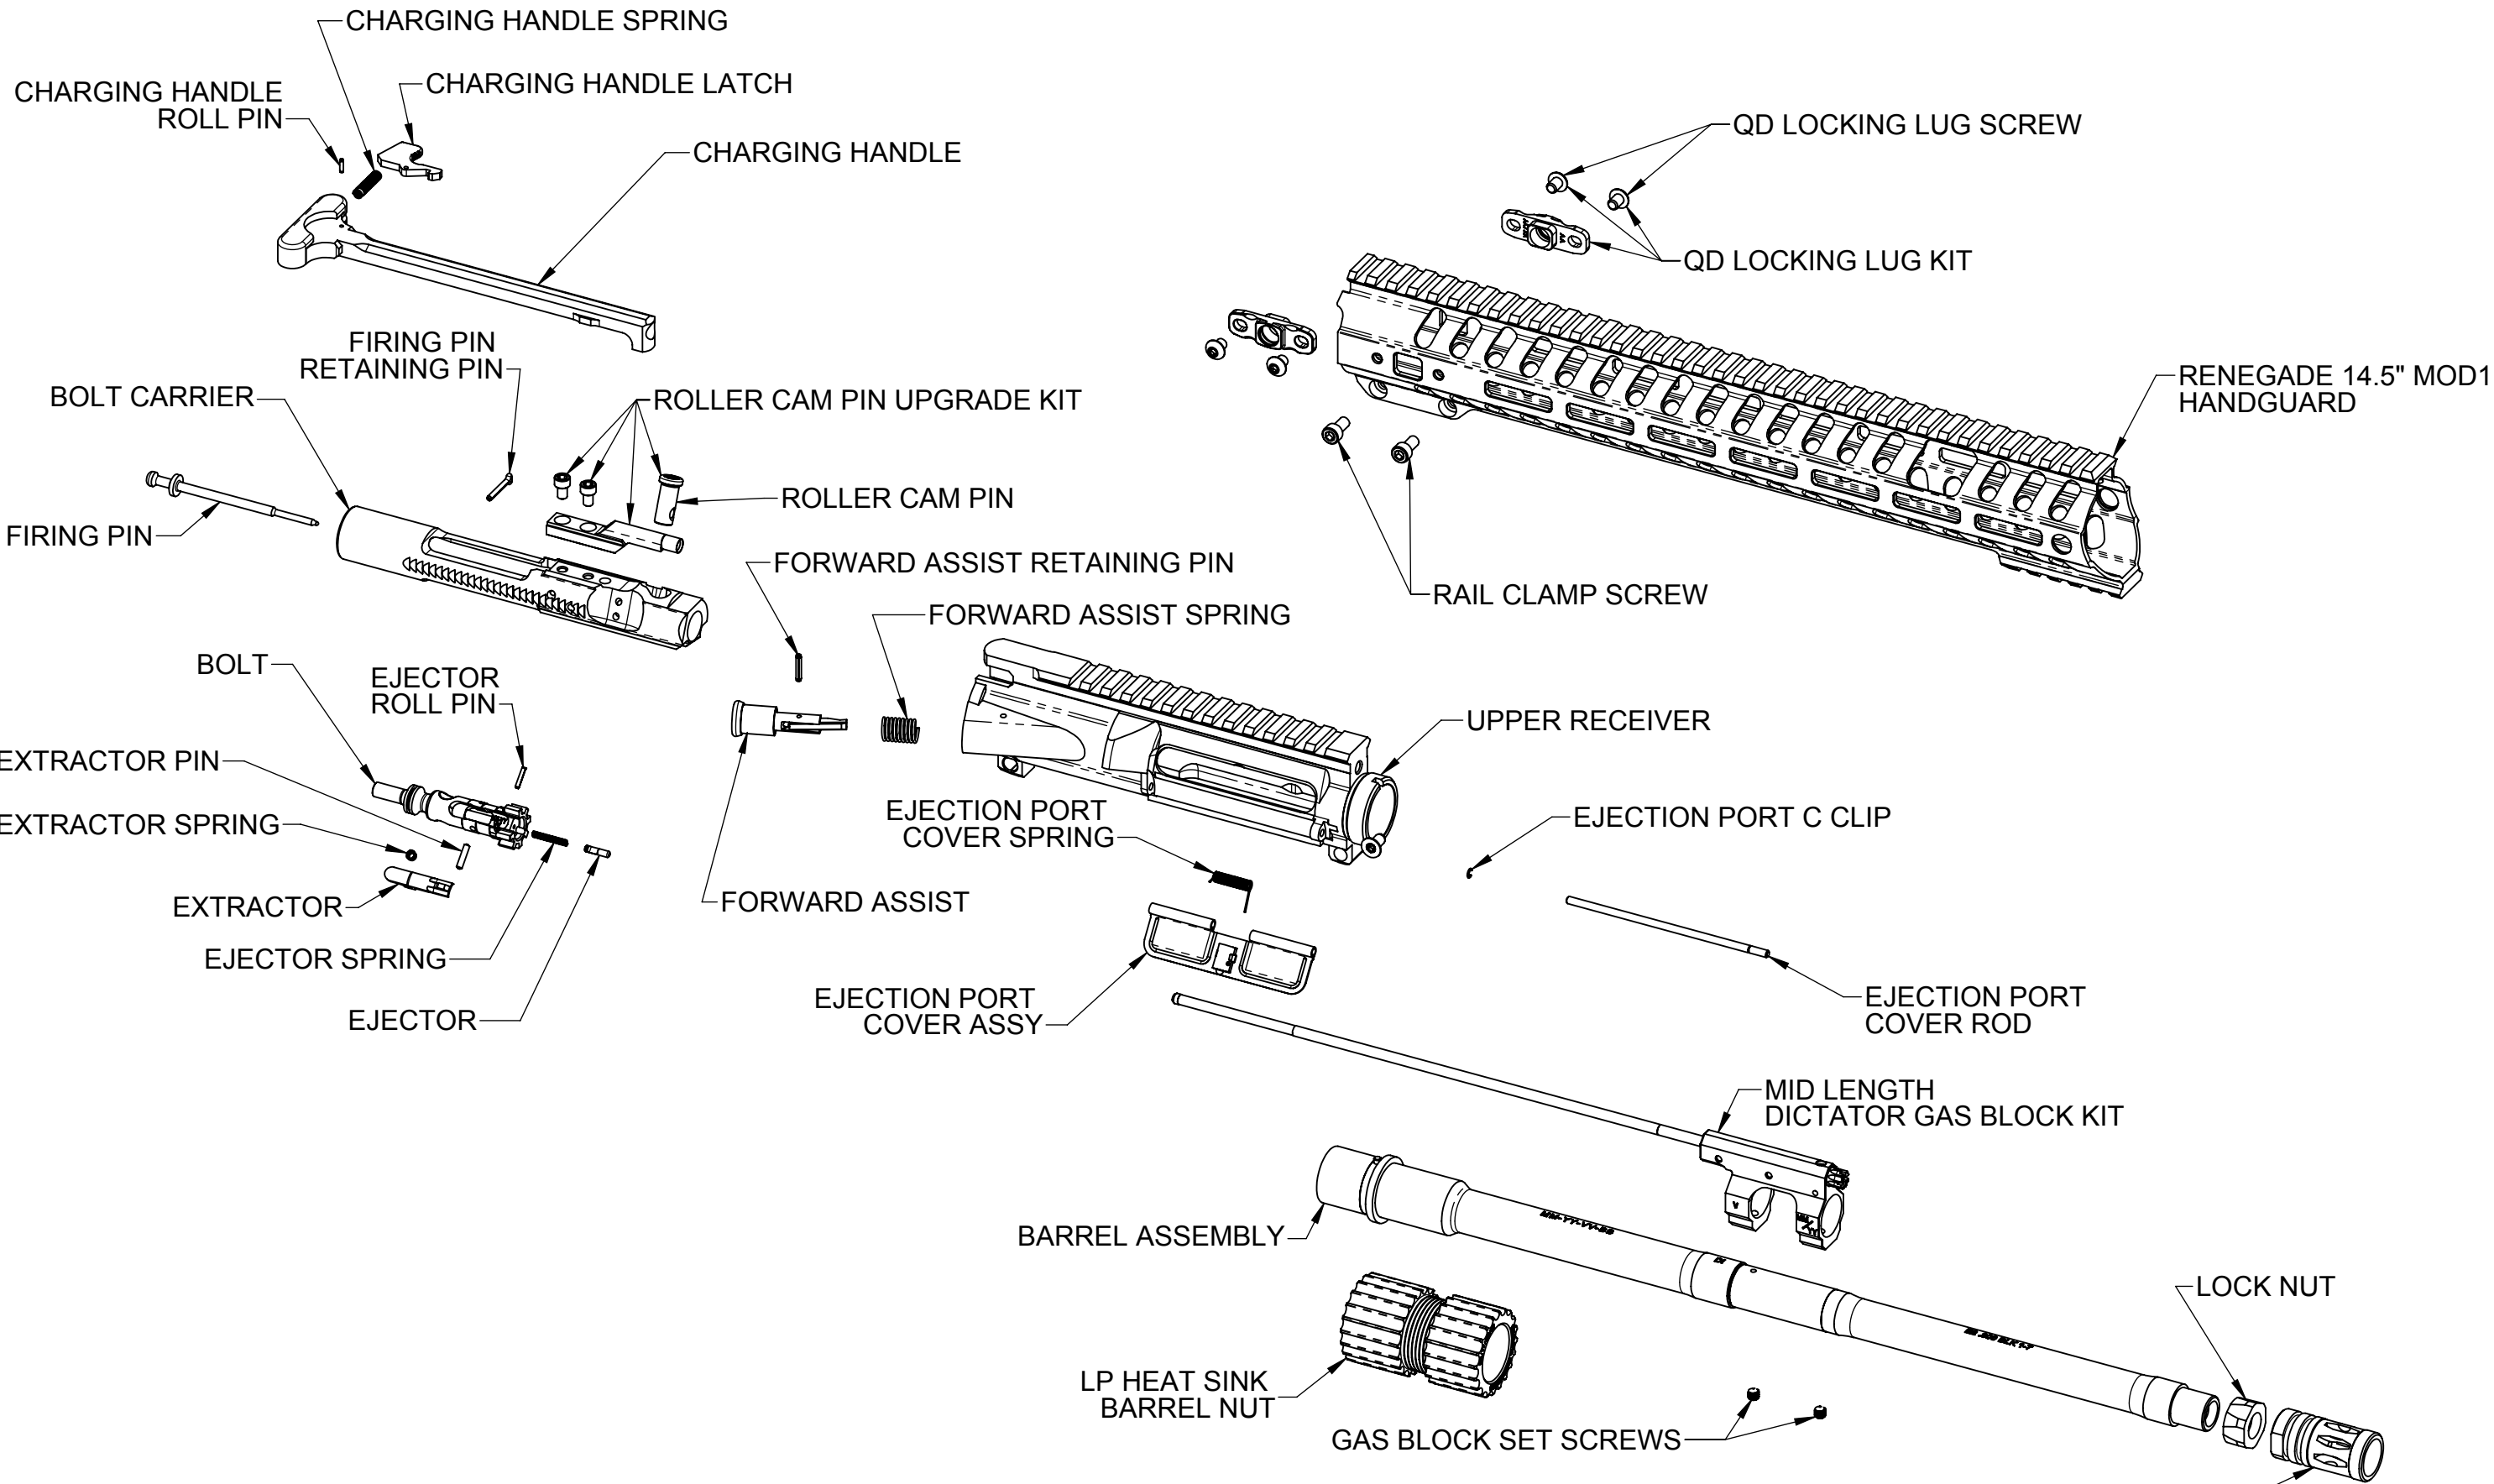

4

3

2

1

RENEGADE UPPER RECEIVER COMPONENTS BY DESCRIPTION

REVISION DATE: 09/02/2020

4

3

2

1