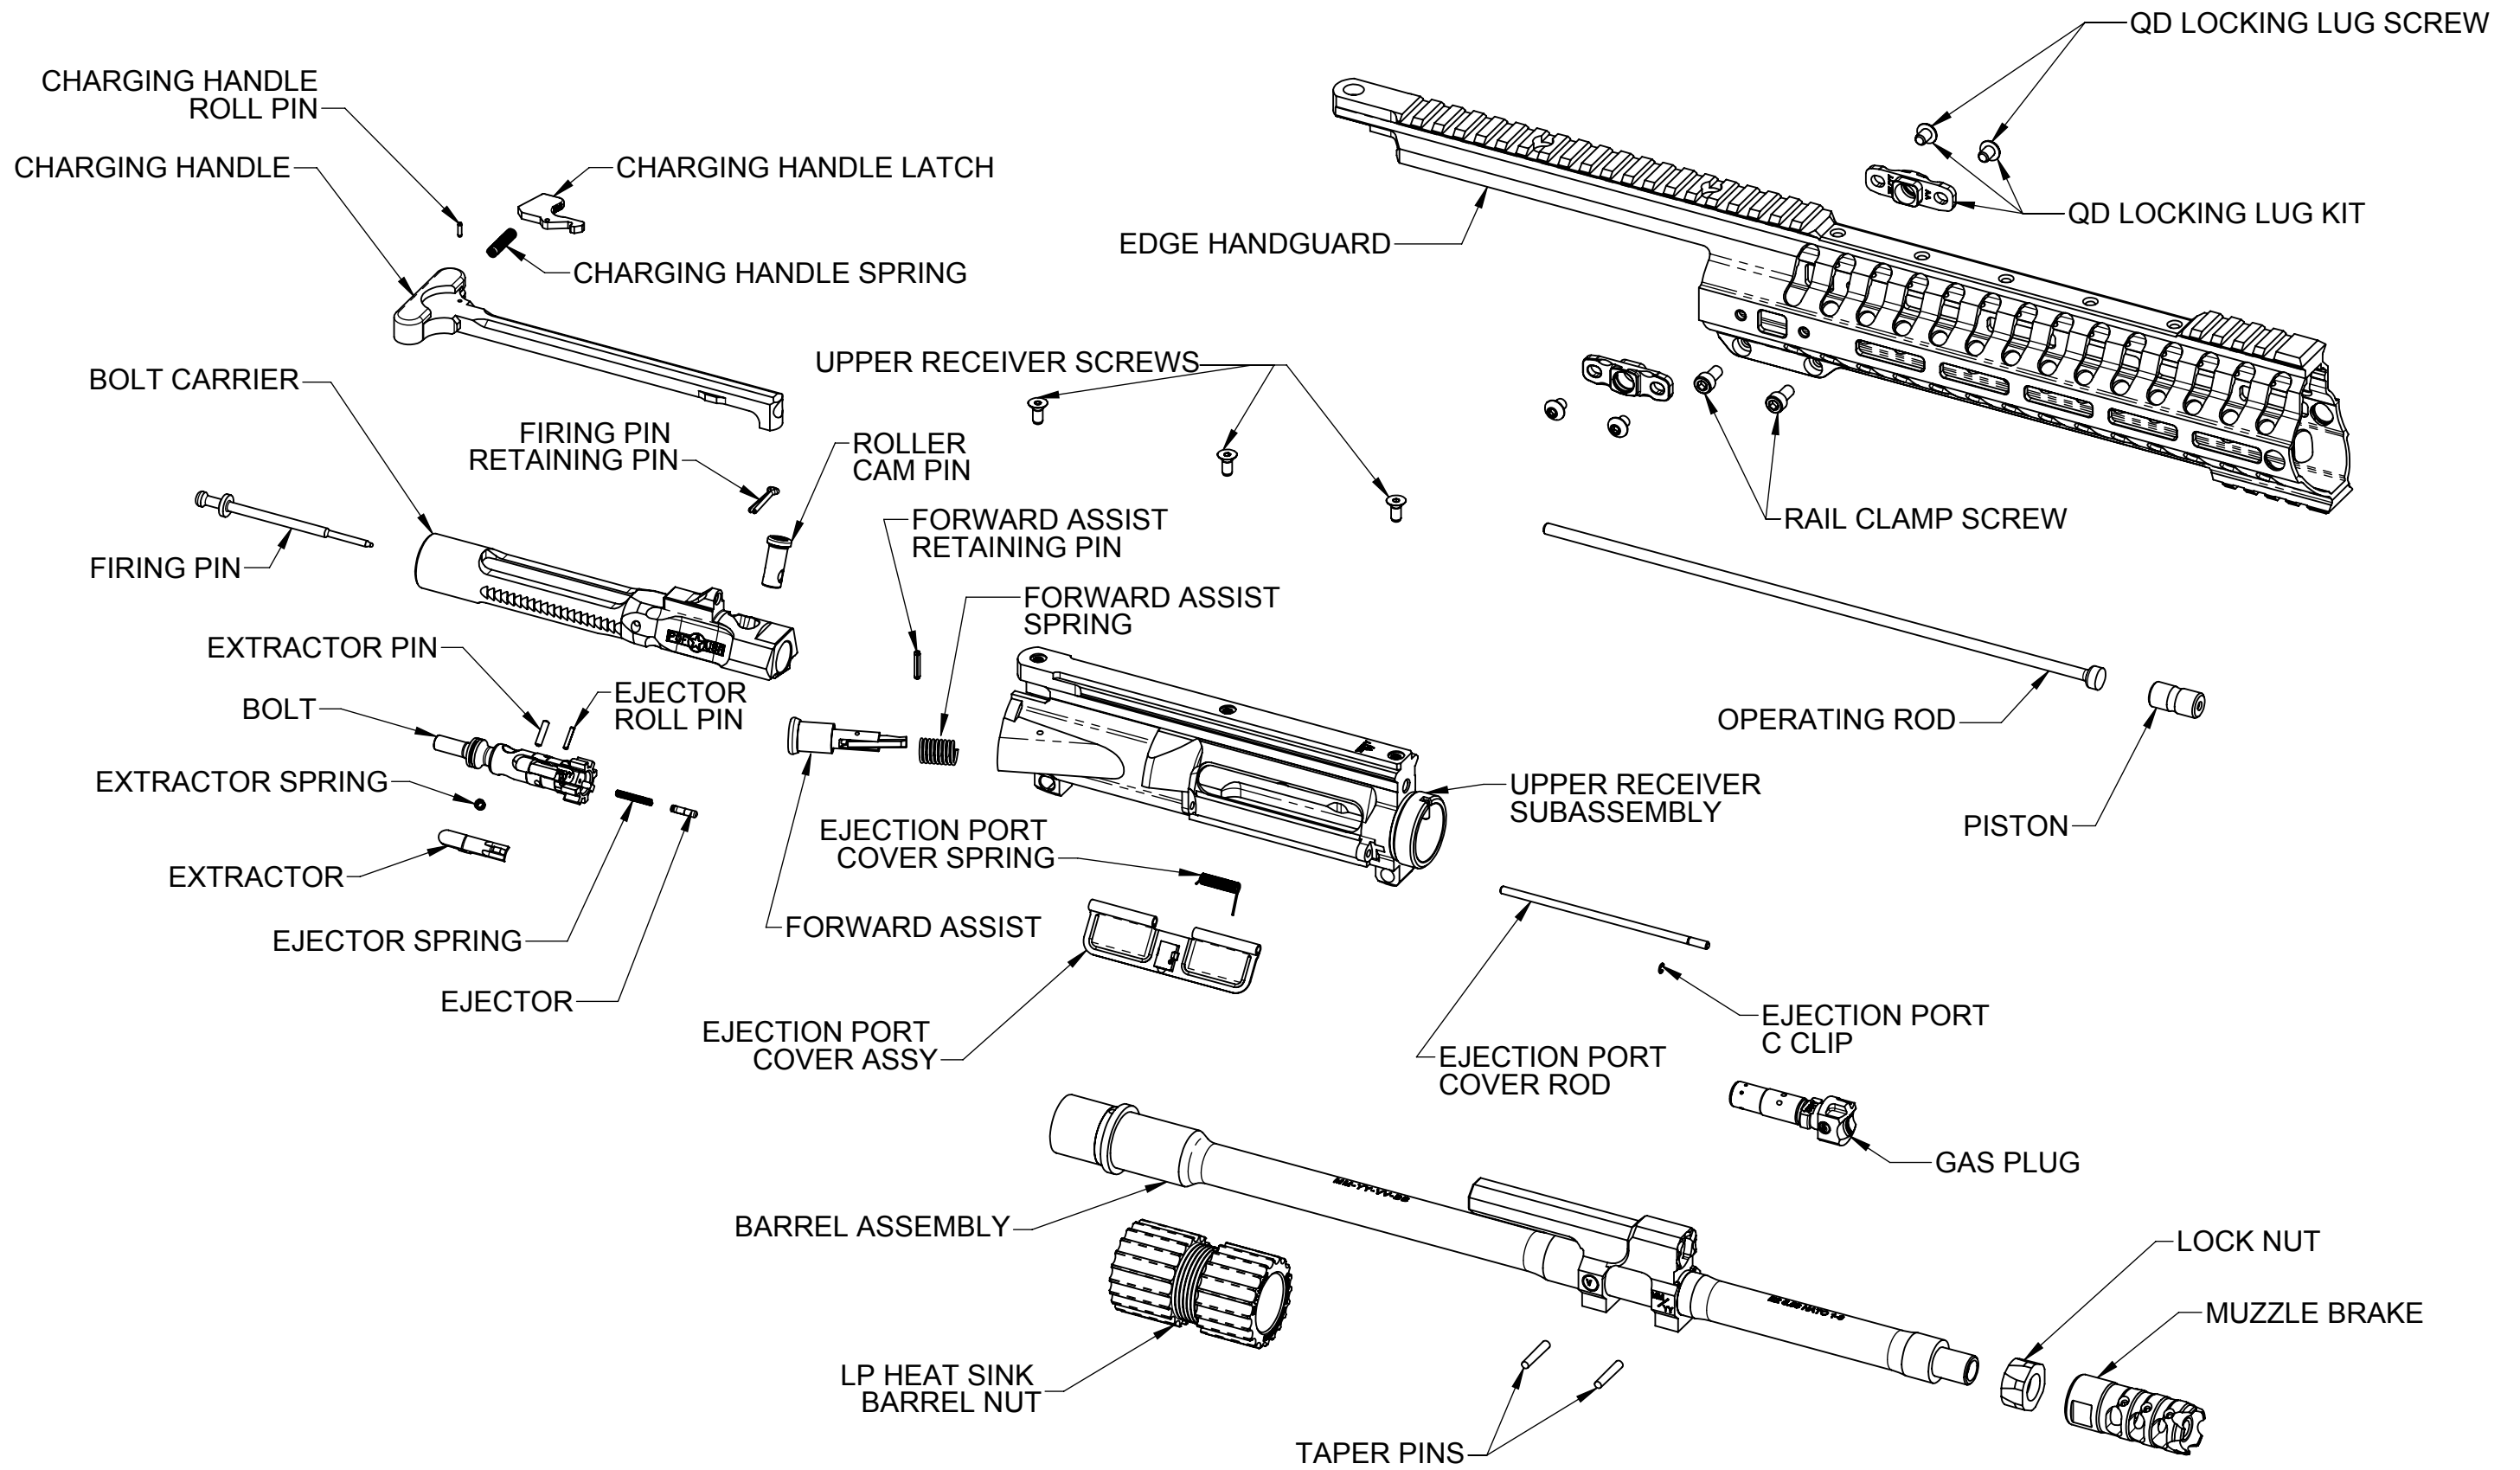

4

3

2

1

P415 UPPER RECEIVER COMPONENTS BY DESCRIPTION

REVISION DATE: 08/26/2020

4

3

2

1