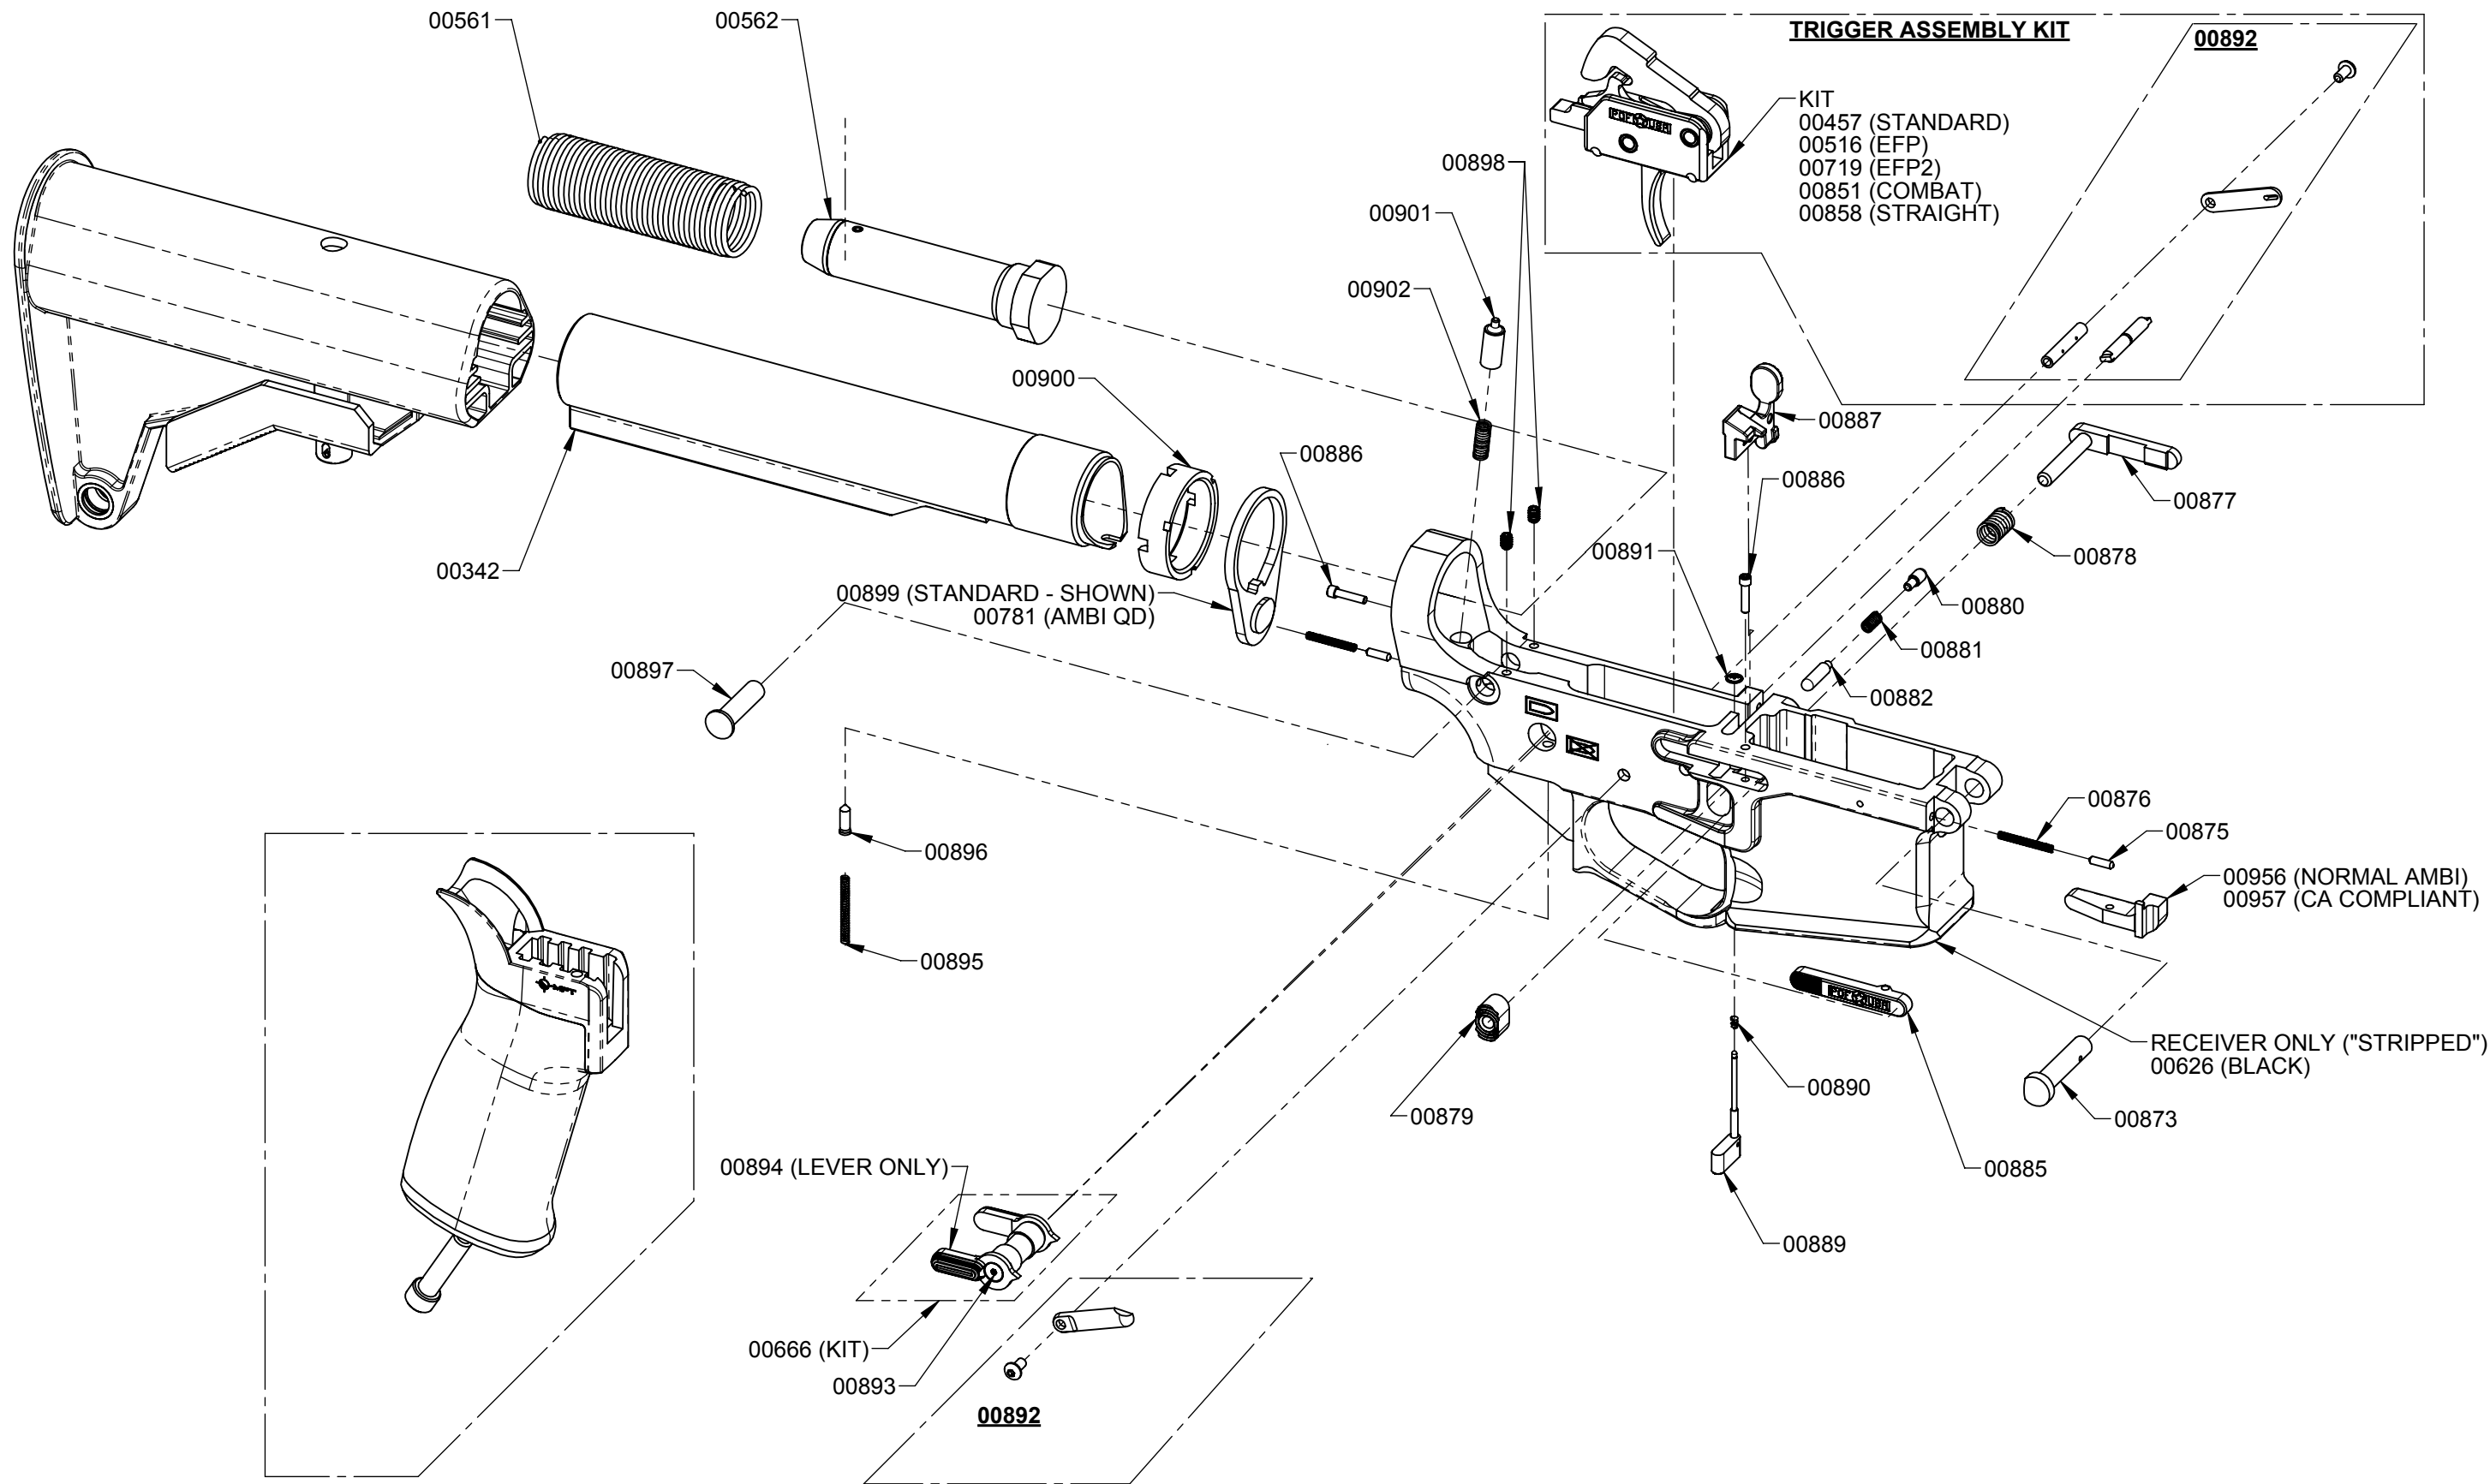

4

3

2

1

D

D

C

C

B

B

A

A

POF-USA GEN 4 P415 LOWER RECEIVER COMPONENTS BY SKU NUMBER

REVISION DATE: 08/26/2020

4

3

2

1